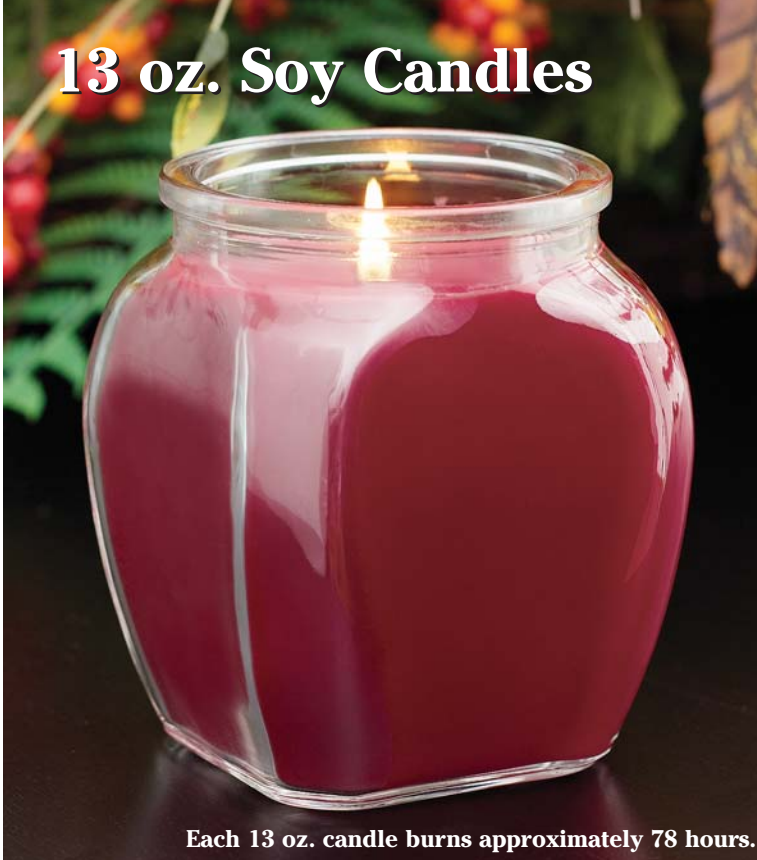

Each 13 oz. candle burns approximately 78 hours.

03709

Warm Maple Apple

Delightful Granny Smith apples drenched in luscious maple sugar (shown above)

SOY CANDLE

$

Combine the natural clean-burning quality of soy wax with this exciting offering of fragrances to create a warm and inviting ambiance for your home.

Go GREEN with our earth friendly soy candles.

- Renewable resource
- Long lasting fragrance
- Rich color
- 100% cotton wicks or paper core cotton wicks
- Made in the USA